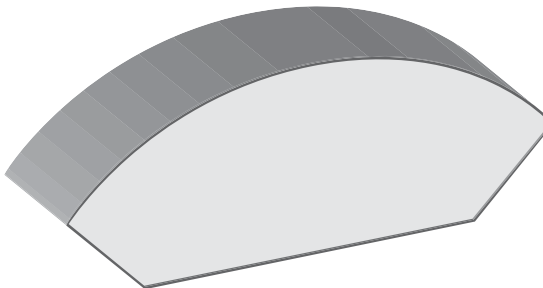

Universal Cap 1

2 7/8" X 7/8"