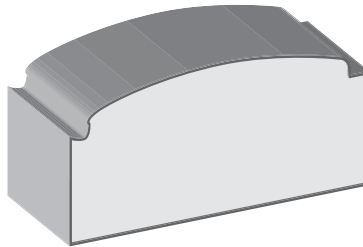

Small Round

Cap 2

2" X 13/16"