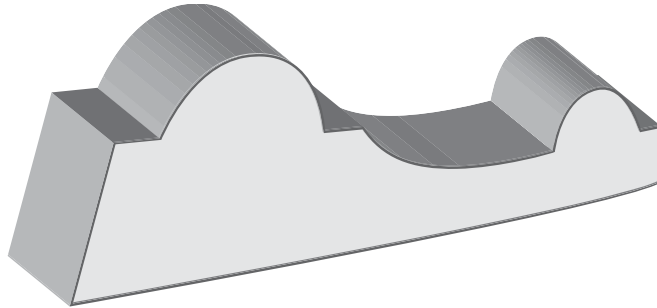

specializing in custom wood moulding

custom moulds

specializing in custom wood moulding

Chair Rails

Chateau Case

4" X 1 1/4"

CR-6

3 1/2" X 1 1/4"