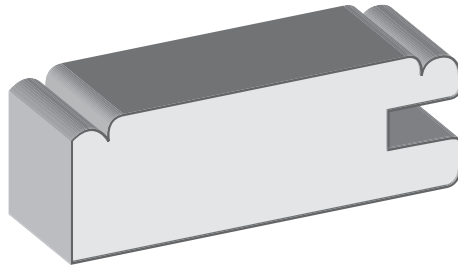

DM Classical

1 1/4" X 3/4"

specializing in custom wood moulding

doors moulds & rails

20

specializing in custom wood moulding

Doors Moulds & Rails

CL-DM

2 1/4" X 3/4"

DF-HL

1 5/8" X 3/4"

HC #1

2 1/2" X 3/4"

DM-15

2" X 3/4"

JLS DOOR