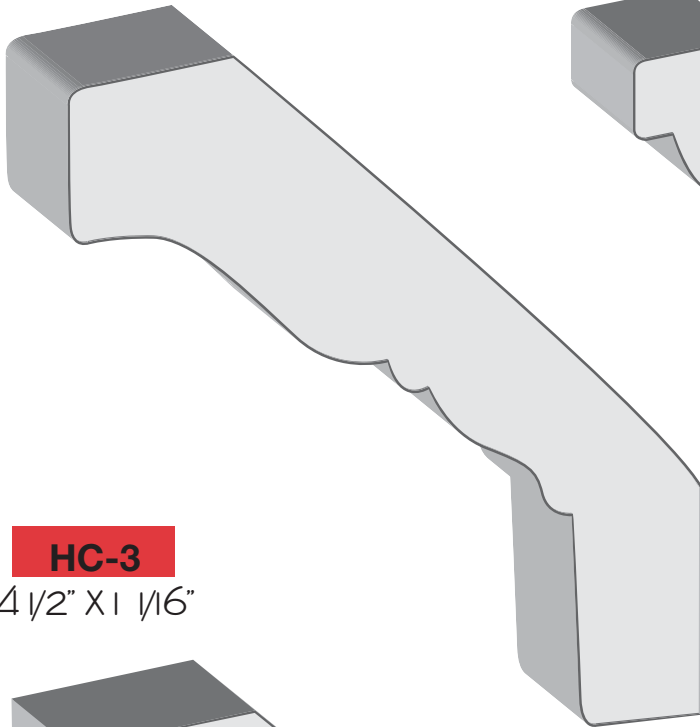

crown

Custom Design Crowns

MS-600

5 5/8" X 1 1/4"

MRB #1

6" X 1 1/16"

HC-3

4 1/2" X 1 1/16"