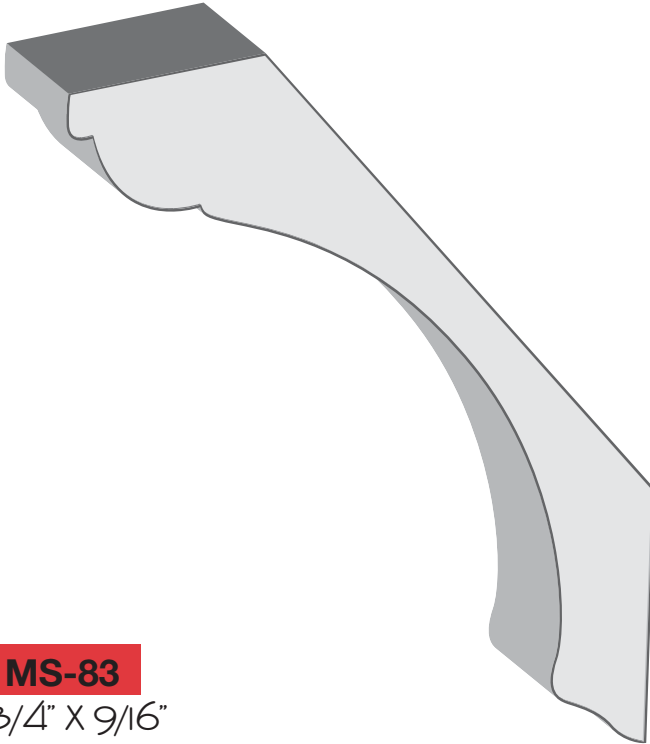

specializing in custom wood moulding

crown

12

specializing in custom wood moulding

crown

Cove Crowns

MS-795

5 1/2" X 1 1/16"