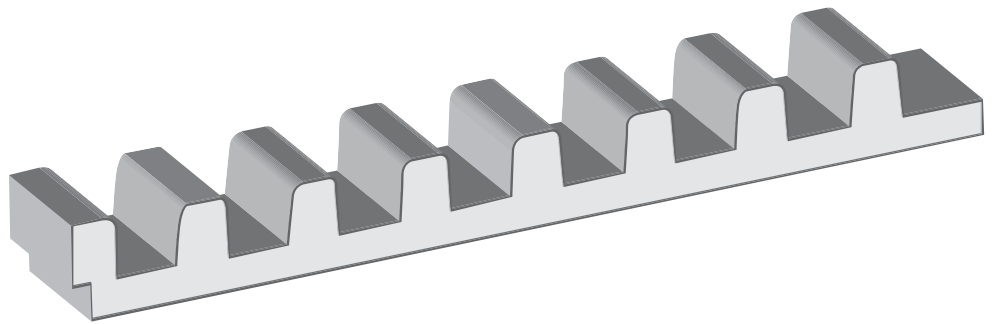

30

specializing in custom wood moulding

Fluting

Continuous

Flute 1

5 1/4" X 1/2"

Continuous

Flute 2

6 3/16" X 1/2"

specializing in custom wood moulding

FLuting