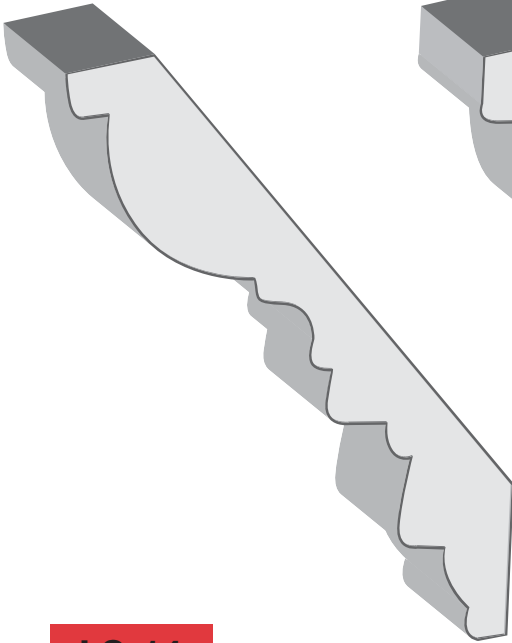

specializing in custom wood moulding

crown

16

specializing in custom wood moulding

crown

Regent

MS-22

4 1/2" X 1 1/16"