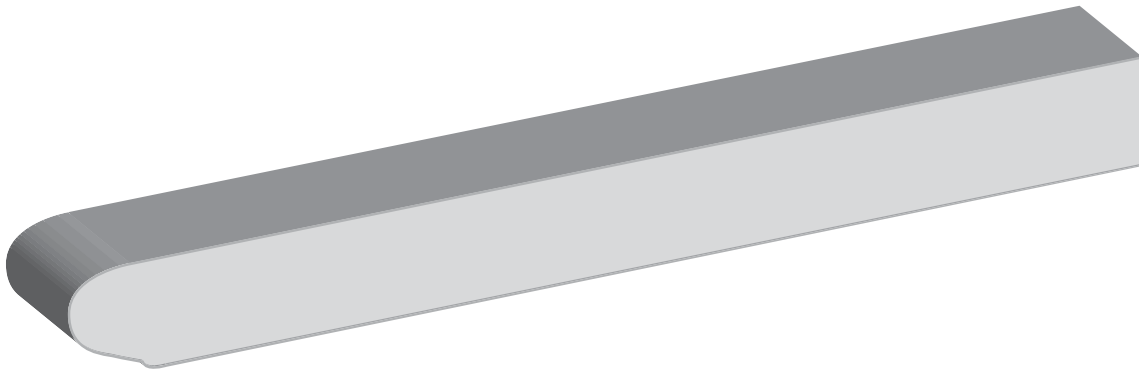

4 1/8" X 3/8"

5 1/4" X 5/16"

specializing in custom wood moulding

tongue & groove

38

specializing in custom wood moulding

Window Stools

We can run any width up to 9 1/4"