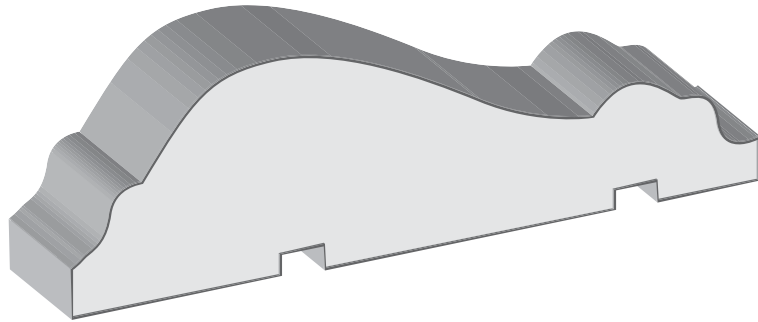

specializing in custom wood moulding

custom moulds

specializing in custom wood moulding

Chair Rails

Chateau Case

4" X 1 1/4"

CR-6

3 1/2" X 1 1/4"