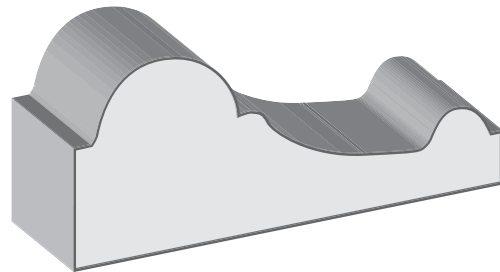

CR-7

2 1/2" X 1 1/8"

specializing in custom wood moulding

chair rails