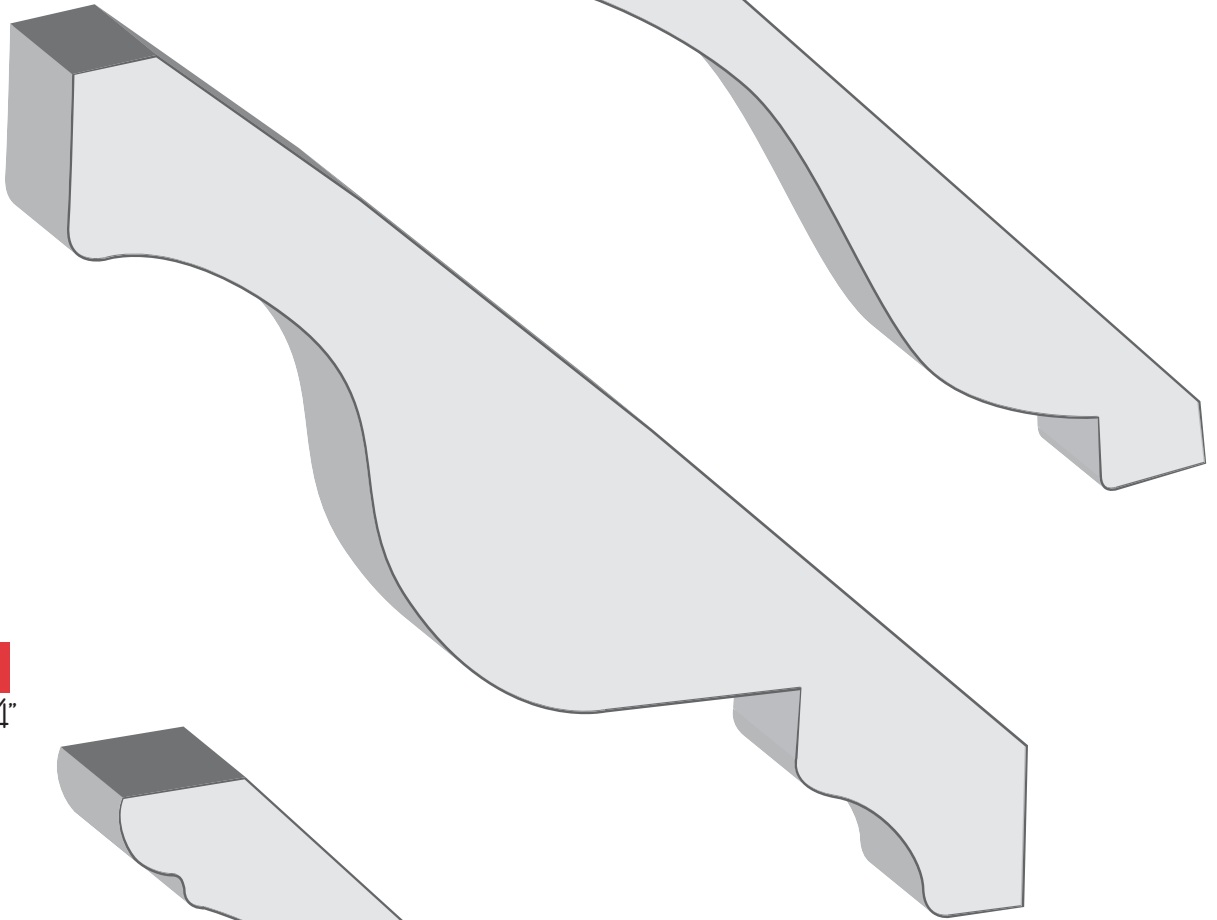

MS-775

5 1/2" X 1 1/16"

?

3 1/2" X 3/4"