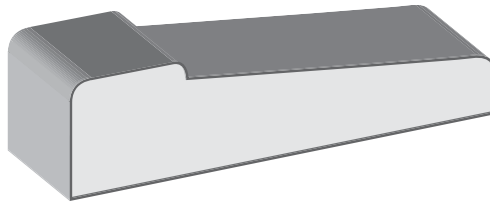

5

specializing in custom wood moulding

case

Standard

C-20

2 1/2" X 1 1/16"

C-13

3 1/2" X 1 1/16"

C-4

4" X 3/4"

C-4sE

2 1/16" X 3/4"

C-2

1 1/16" X 2 1/4"

specializing in custom wood moulding

base & case