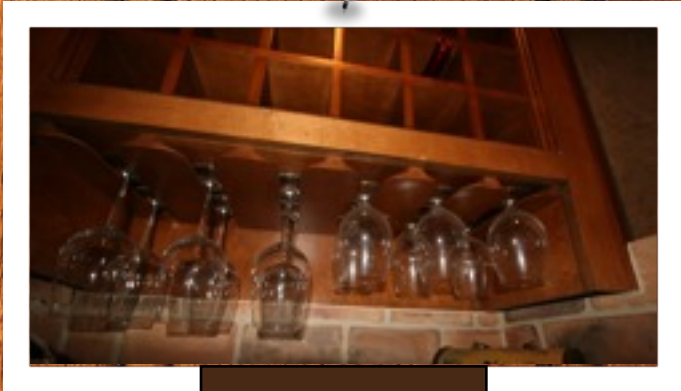

Split Rope Post with Spice Pull Out

12" Solid Box Wine Rack

Grape Pilaster

Horseshoe Wine Rack

Lattice Wine Rack @ Island

Stem Ware

Spice Rack Drawer

Pull Out Shelves