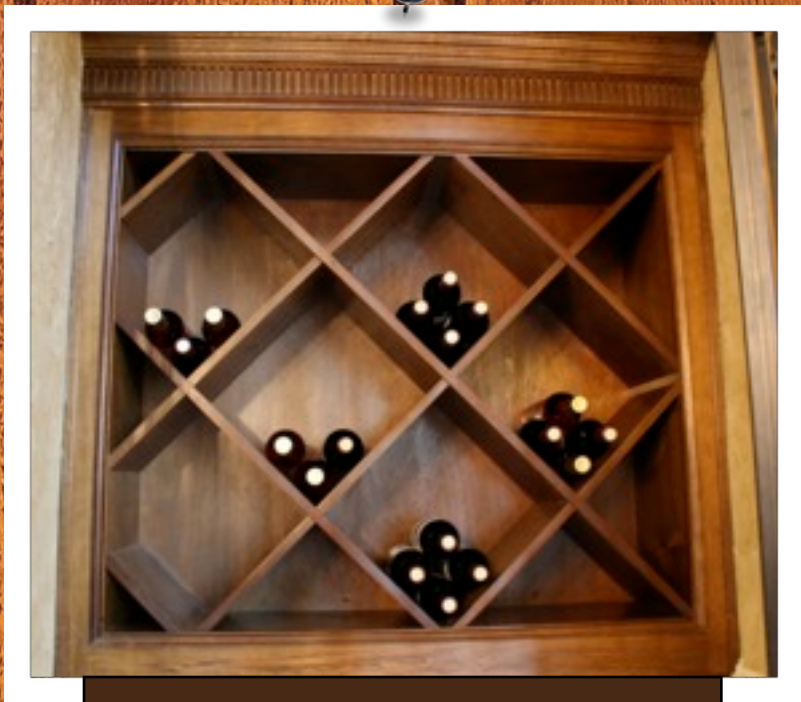

# HOFFMAN

CABINETS, INC.

204 Sentry Drive :: Mansfield :: TX :: 76063 :: [HoffmanCabinets.Com](http://HoffmanCabinets.Com)

Bow Front Sink with Applique

6" Tapered Foot

Split Rope Post with Spice Pull Out

6" Ball & Claw Foot

Split Rope Post with Spice Pull Out

12" Solid Box Wine Rack

Grape Pilaster

Horseshoe Wine Rack

Lattice Wine Rack @ Island

Stem Ware

Spice Rack Drawer

Pull Out Shelves

Knife Drawer

Spice Rack Door

Silverware Drawer

Fluted Round Corner + Tuscan Cap

Classic Round Corner + Tuscan Cap

Rope in Cradle + Tuscan Cap

Large Rope Mould + Tuscan Cap

Extra Drawers/Classic Round Corner + Tuscan Cap

Dovetail Drawer Box

Side Mounted :: Full Extension Drawer Slide

Under Mounted :: Self Closing :: Full Extension Drawer Slide

Trash Pull Out

Magazine Rack

Tray Dividers

Keyboard Pullout

Medicine Cabinet