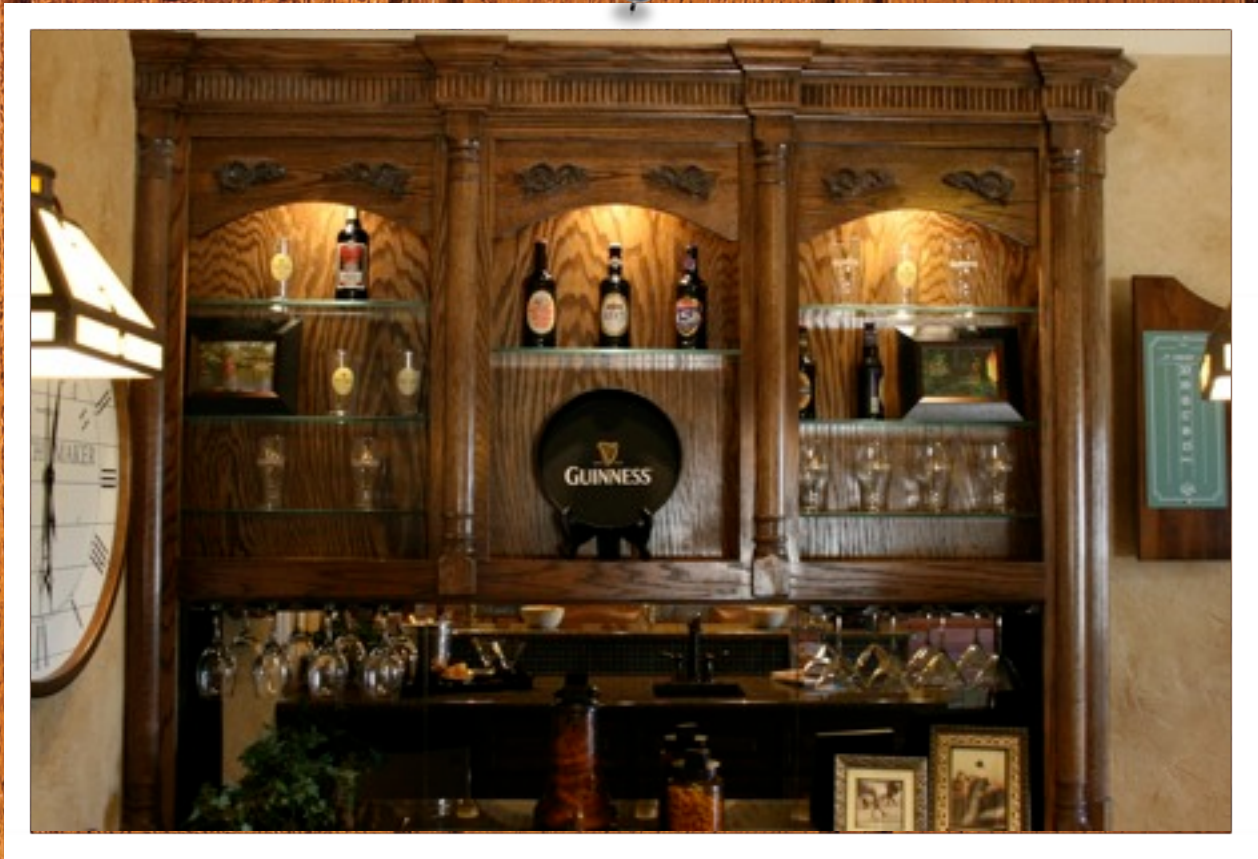

Custom Units

Custom Mantle

Appliance Front

4" Square Bun Foot

Bookcase in Island

Paneled Round Corner

Wood Hood #3 with Flutes

Wood Hood #2