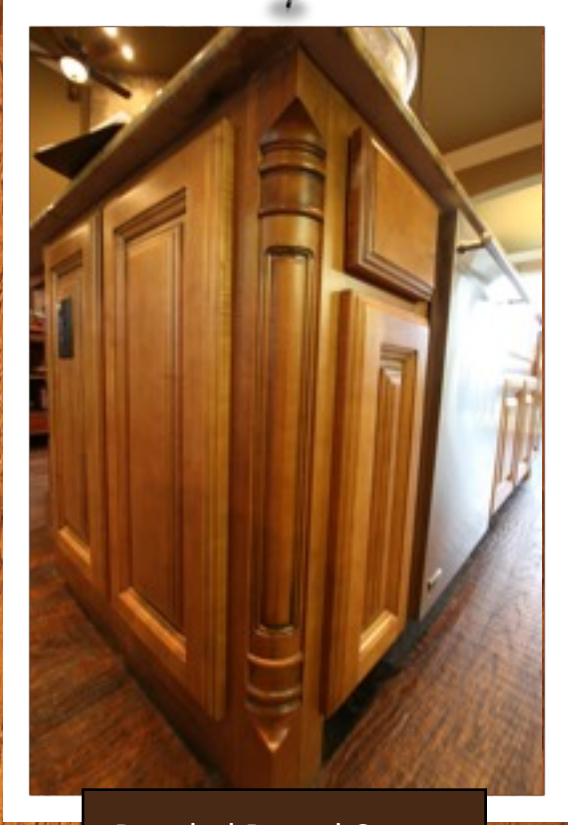

Split Rope Post with Spice Pull Out

12" Solid Box Wine Rack

Grape Pilaster

Horseshoe Wine Rack

Lattice Wine Rack @ Island

Stem Ware

Spice Rack Drawer

Pull Out Shelves

Custom Units

Custom Mantle

Appliance Front

4" Square Bun Foot

Bookcase in Island

Paneled Round Corner

Wood Hood #3 with Flutes

Wood Hood #2