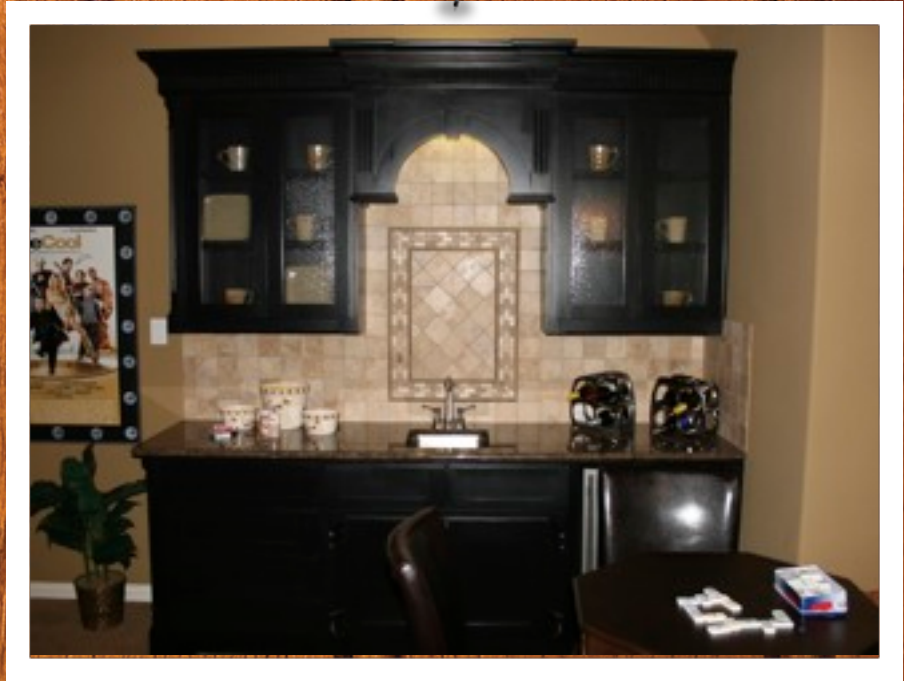

Dovetail Drawer Box

Side Mounted :: Full Extension Drawer Slide

Under Mounted :: Self Closing :: Full Extension Drawer Slide

Trash Pull Out

Magazine Rack

Tray Dividers

Keyboard Pullout

Medicine Cabinet

Custom Units

Custom Mantle

Appliance Front

4" Square Bun Foot

Bookcase in Island

Paneled Round Corner

Wood Hood #3 with Flutes

Wood Hood #2