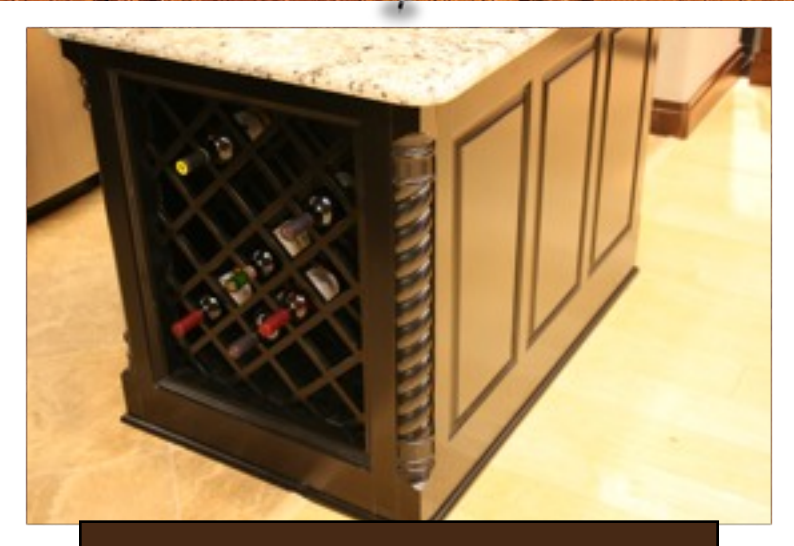

Split Rope Post with Spice Pull Out

12" Solid Box Wine Rack

Grape Pilaster

Horseshoe Wine Rack

Lattice Wine Rack @ Island

Stem Ware

Spice Rack Drawer

Pull Out Shelves

Knife Drawer

Spice Rack Door

Silverware Drawer

Fluted Round Corner + Tuscan Cap

Classic Round Corner + Tuscan Cap

Rope in Cradle + Tuscan Cap

Large Rope Mould + Tuscan Cap

Extra Drawers/Classic Round Corner + Tuscan Cap