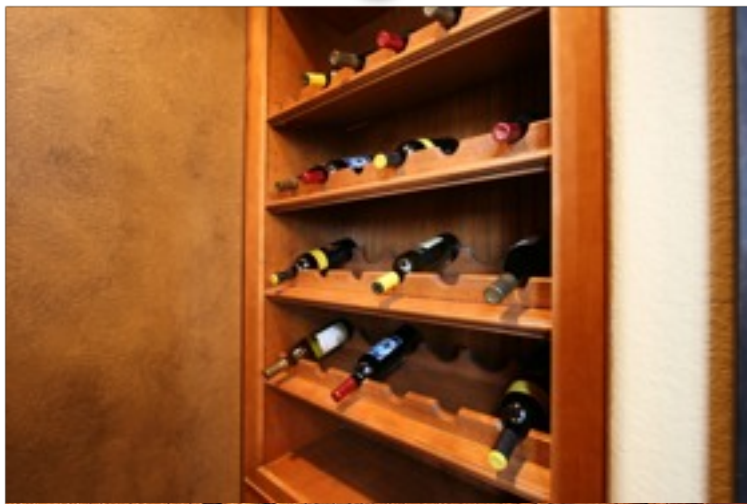

Split Rope Post with Spice Pull Out

12" Solid Box Wine Rack

Grape Pilaster

Horseshoe Wine Rack

Lattice Wine Rack @ Island

Stem Ware

Spice Rack Drawer

Pull Out Shelves

Knife Drawer

Spice Rack Door

Silverware Drawer

Fluted Round Corner + Tuscan Cap

Classic Round Corner + Tuscan Cap

Rope in Cradle + Tuscan Cap

Large Rope Mould + Tuscan Cap

Extra Drawers/Classic Round Corner + Tuscan Cap

Dovetail Drawer Box

Side Mounted :: Full Extension Drawer Slide

Under Mounted :: Self Closing :: Full Extension Drawer Slide

Trash Pull Out

Magazine Rack

Tray Dividers

Keyboard Pullout

Medicine Cabinet